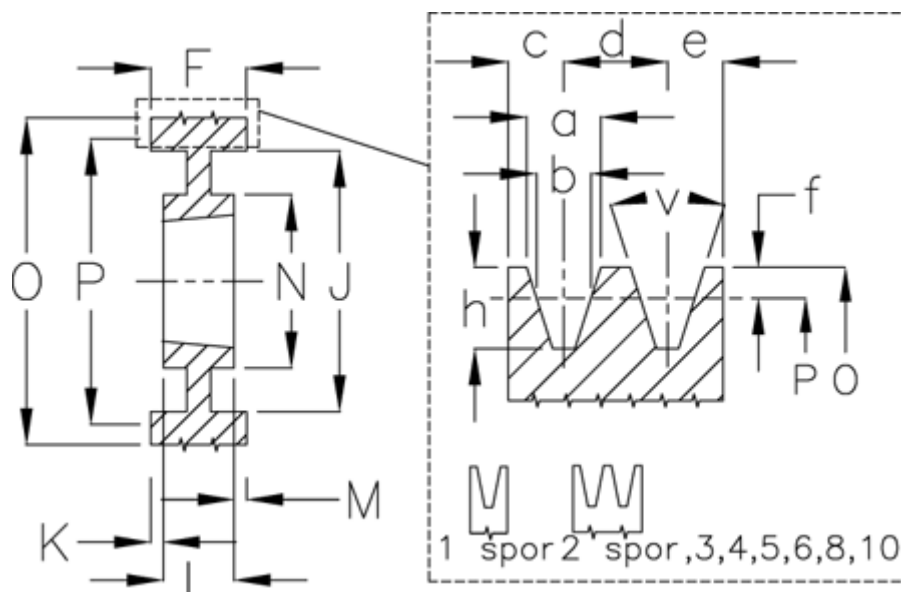

Article number: 604112035505

Description: V-belt pulley SPC 355/5 TL3535

Measures

a	= 22.0	F	= 136	Number of grooves = 5	
b	= 19.0	For bush	= 3535	O	= 364.6
Bush \varnothing max	= 90	h	= 23.8	P	= 355
c	= 17.0	J	= 299	Type	= SPC
d	= 25.5	K	= 23,5	v (degrees)	= 38
e	= 17.0	L	= 89		
E	= 20	m	= 23,5		
f	= 4.8	N	= 175		